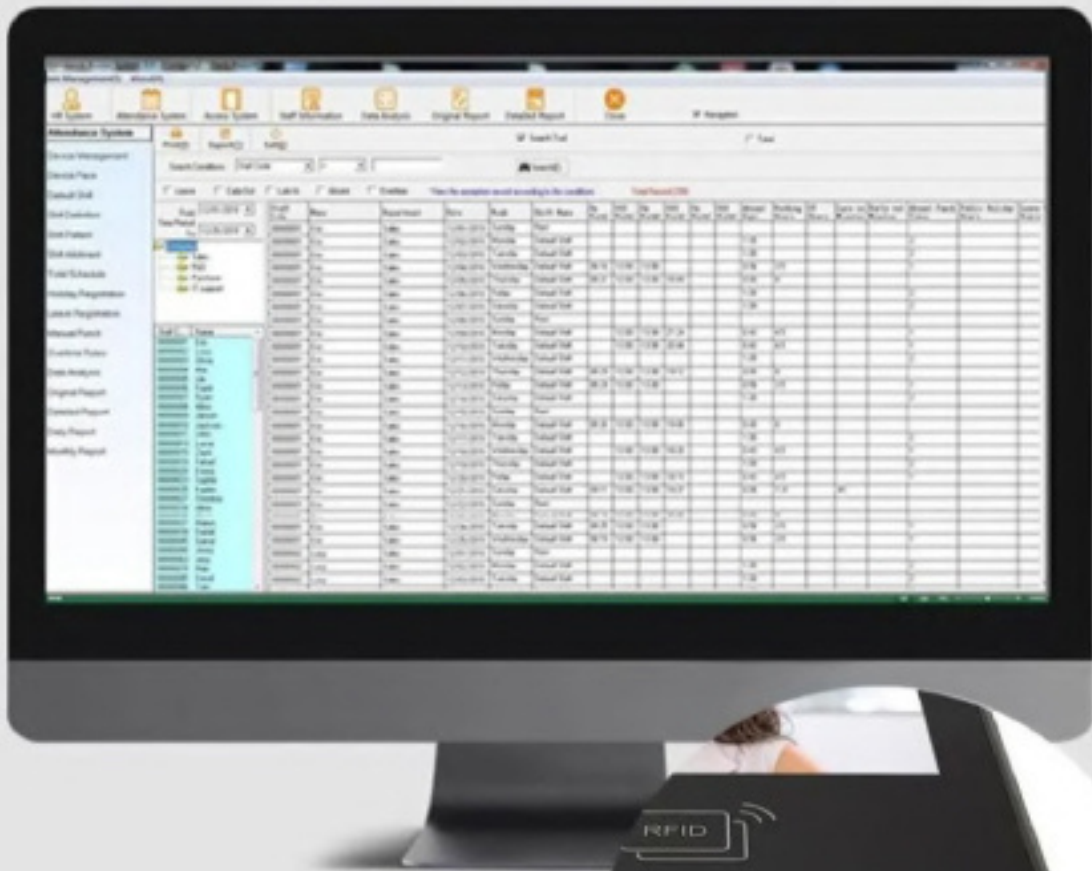

√ Dynamic face recognition

√ Password

√ ID/IC card optional

Wear Glasses

Makeup

Mustache

Black Face

Wear Veil

Wear Mask

<p>Online software</p>	<p>Offline USB Driver</p>
<p>* PC Software, Web Cloud, Mobile App, and USB Driver to check or download attendance data conveniently</p>	

Attendance report download by USB flash driver

Topologi Access