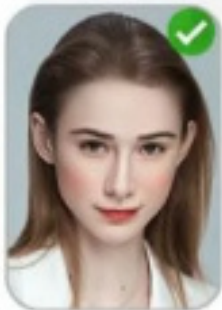

√ Dynamic face recognition

√ Password

√ ID/IC card optional

Wear Glasses

Makeup

Mustache

Black Face

Wear Veil